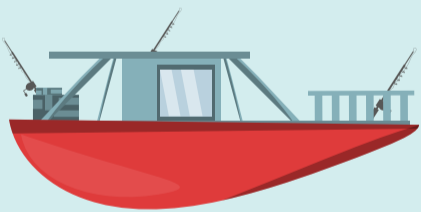

## TOP 5 ESSENTIAL EQUIPMENT FOR DEEP-SEA FISHING YACHTS

### HEAVY-DUTY RODS & REELS

Built for large fish in deep waters.

### FISH-FINDING SONAR

Locates fish and maps underwater terrain.